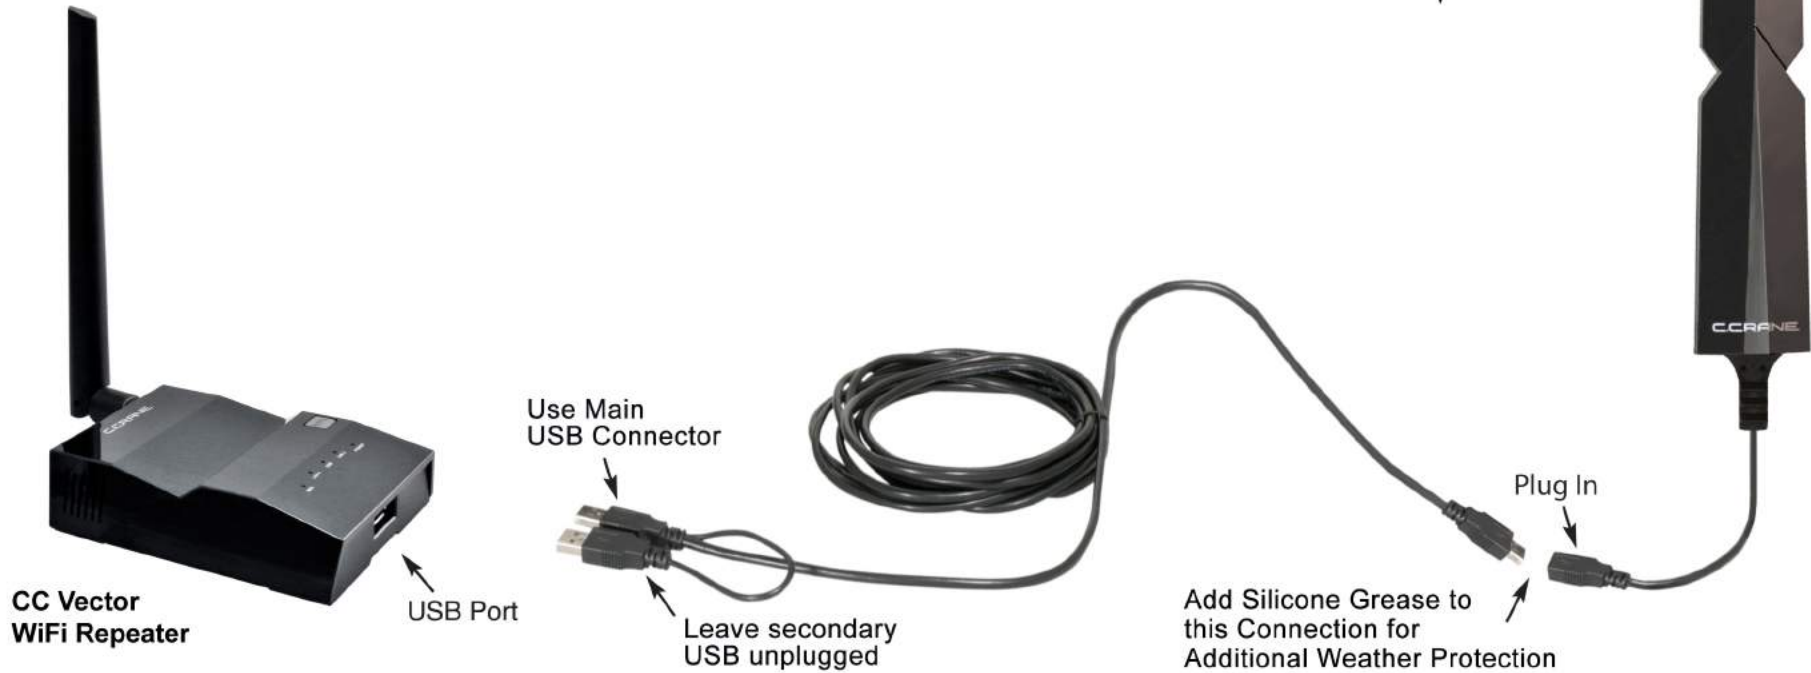

CC VECTOR™
HOME WIFI REPEATER SYSTEM

Assembly Guide & Mounting Instructions

Refer to Quick Start Setup Guide for Further Instructions.

Refer to Quick Start Setup Guide for Further Instructions.

Mounting Options

Suction Cups for Smooth Surfaces

Slide suction cups onto antenna from top down.

Hook and Loop Material

Remove backing from hook and loop material and press into place on antenna and mounting surface.

Cable Tie

Place cable tie around pole or tree limb, and at narrowest part of antenna for best stability.

Detachable Lanyard

Squeeze to Detach