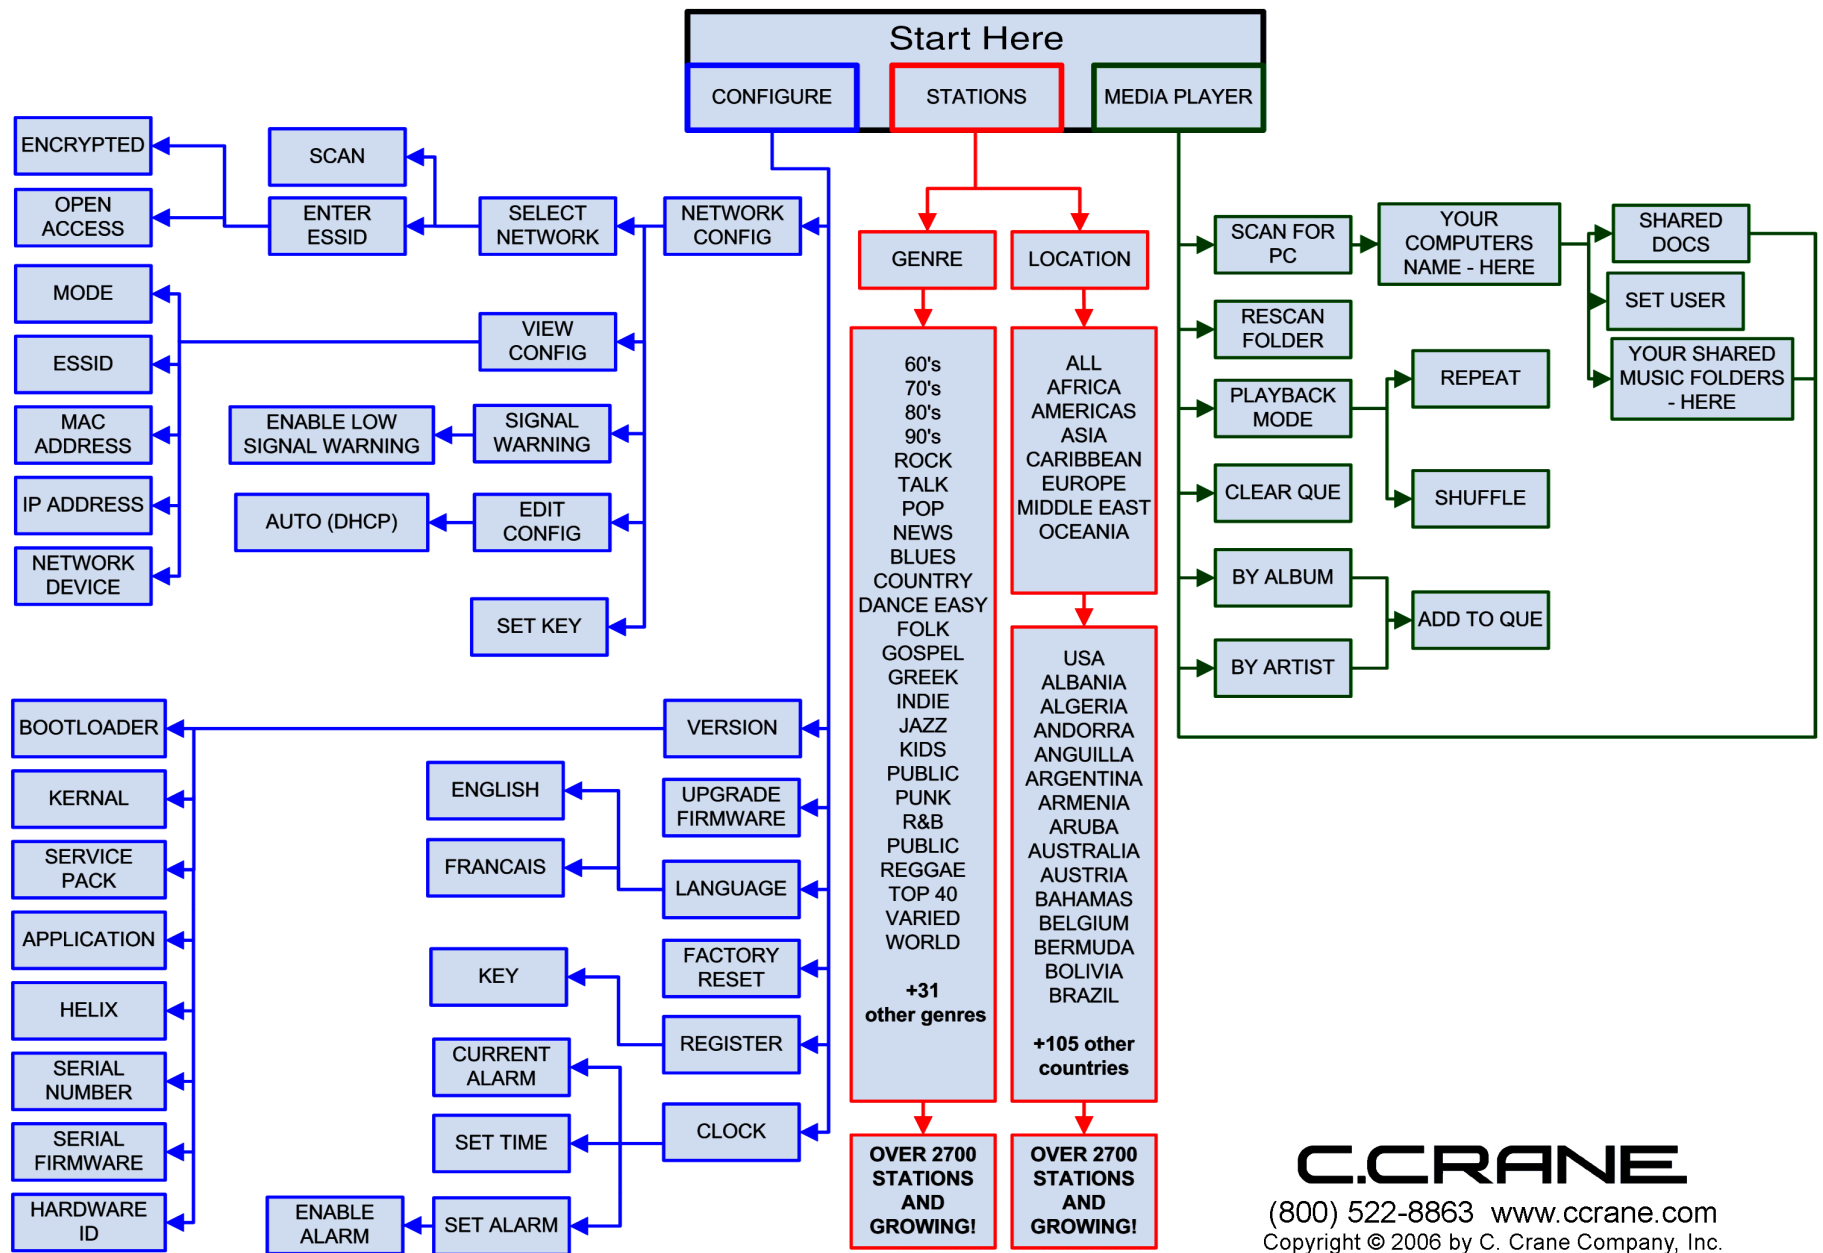

Acoustic Energy Wi-Fi Internet Radio Menu Flow Chart

C.CRANE

(800) 522-8863 www.ccrane.com
 Copyright © 2006 by C. Crane Company, Inc.